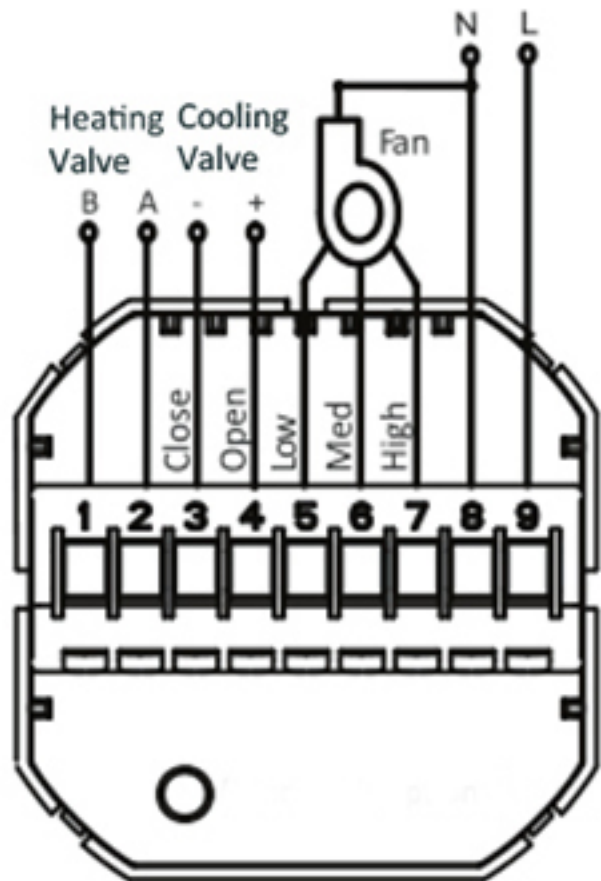

AC95-240V 50~60Hz

Two Pipe , Modulating

Fan Coil Unit Control Chart